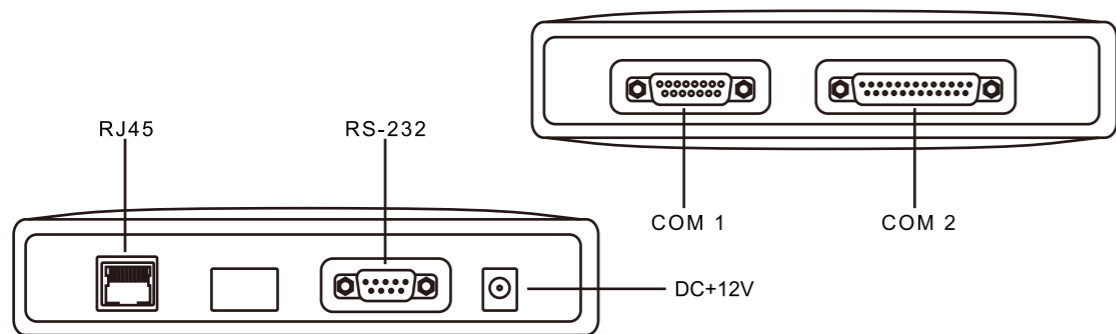

Diagnostic Online - Quick Start

Diagnostic Online

1. Make sure that the internet access is okay on the laptop.
2. Connect to the website: www.autoland-dol.com
3. Download "DOL Installation File" and install.
4. Confirm the connection is okay among the vehicle, OB91 VM and the laptop.
5. Start  on desktop to diagnose.

Features

OB91 VM

Connection

- Connection via Bluetooth Dongle •
4-digit Pairing Pin Code: 5191

- Connection via RS 232 Com •

- Connection via USB Port •