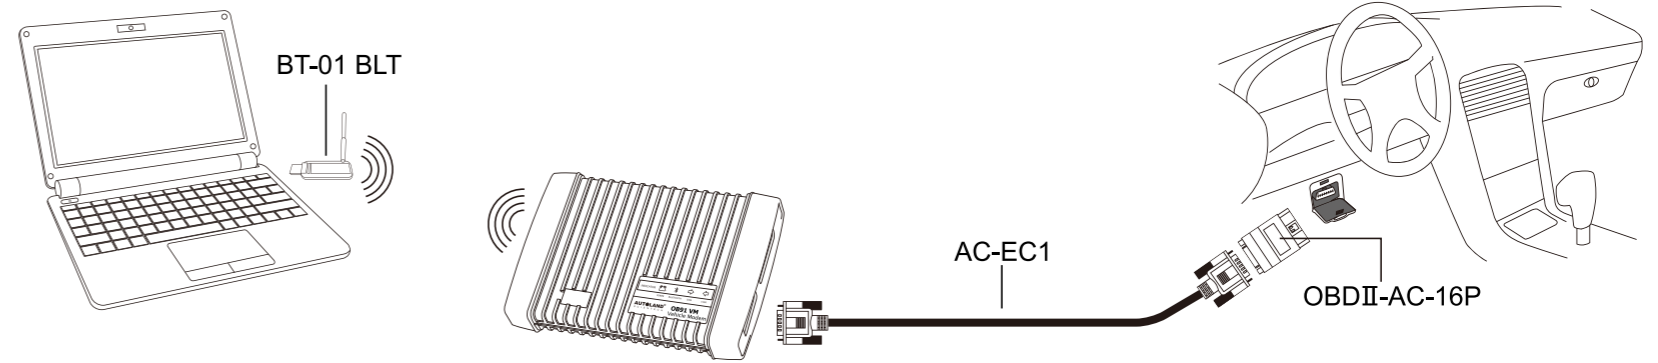

Diagnostic Online - Quick Start

Diagnostic Online

1. Make sure that the internet access is okay on the laptop.
2. Connect to the website: www.autoland-dol.com
3. Download "DOL Installation File" and install.
4. Confirm the connection is okay among the vehicle, OB91 VM and the laptop.
5. Start  on desktop to diagnose.

Features

OB91 VM

Connection

- Connection via Bluetooth Dongle •
4-digit Pairing Pin Code: 5191

- Connection via RS 232 Com •

- Connection via USB Port •