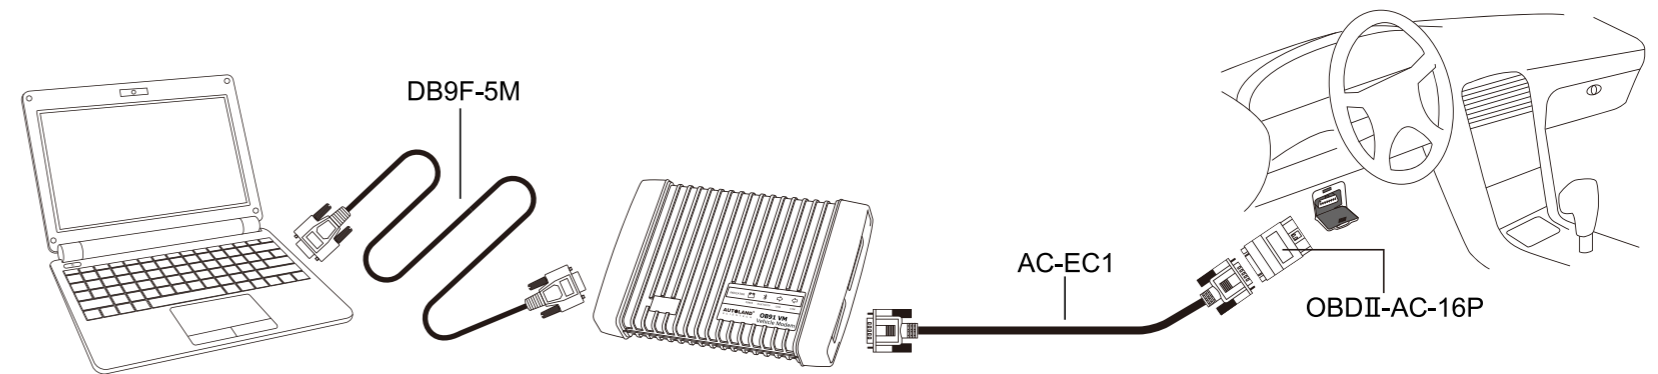

Features

OB91 VM

Connection

- Connection via Bluetooth Dongle •
4-digit Pairing Pin Code: 5191

- Connection via RS 232 Com •

- Connection via USB Port •